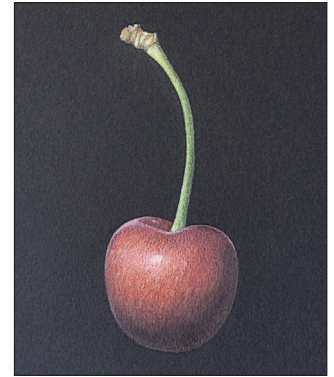

## Single Cherry

ISSUE: SEPTEMBER 2023

Instructor: Ieva Strauta  
Instagram: [www.instagram.com/ievast.art](https://www.instagram.com/ievast.art)

✓ MATERIAL LIST	
	SURFACE:
	Fabriano Black Black paper (Other Suggestions: SM-LT Art, Winsor & Newton black paper)
	Tracing paper
	Eraser
	Pencil sharpener
	Pastel pencil in any light color
	FABER-CASTELL POLYCHROMOS:
	White (101)
	Dark Chrome Yellow (109)
	Light Cadmium Red (117)
	Pale Geranium Lake (121)
	Salmon (130)
	Skyblue (146)
	Dark Indigo (157)
	May Green (170)
	Red-Violet (194)
	Black (199)
	Chrome Oxide Green (278)
	OTHER:
	CARAN D'ACHE LUMINANCE:
	White (001)
	Dark Indigo (639)
	DERWENT LIGHTFAST:
	Scarlet
	Cotton bud