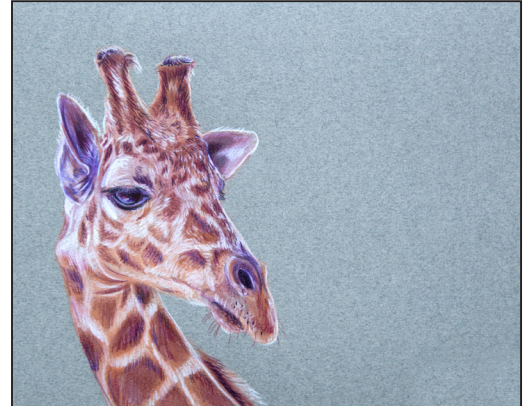

## Giraffe

ISSUE: JUNE 2022

Instructor: Lisa Clough

[www.lachri.com](http://www.lachri.com)

✓ MATERIAL LIST	
	PAPER: Canson Mi-Teintes in Grey (Smooth Side)
	DERWENT LIGHTFAST PENCILS
	White
	Black
	Nightshade
	Mars Orange
	Bordeaux
	Ruby Earth
	OTHER
	Gamsol or Mona Lisa Odorless Mineral Spirits
	Taklon Bristle Filbert Paintbrush
	Colorless Blender Pencil