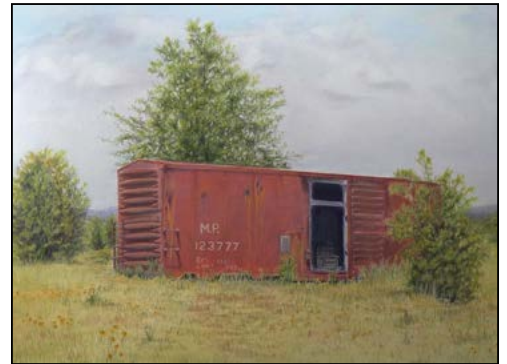

## *Train Boxcar*

ISSUE: AUGUST 2020

Instructor: John Middick

www.sharpenedartist.com

✓ MATERIAL LIST	
	Pastelmat by Clairefontaine, 9x12" (24X30 cm) white sheet
	Gamsol solvent by Gamblin
	Princeton Artist Brush Select Synthetic Brush Stiff Fix-It Size 2
	DERWENT LIGHTFAST PENCILS
	Sun Yellow (1)
	Amber Gold (7)
	Strawberry (14)
	Oyster (24)
	Nightshade (32)
	Mid Ultramarine (35)
	Arctic (43)
	Yellow Ochre (73)
	Sienna (79)
	Sepia Red (84)
	Chocolate (86)
	DERWENT DRAWING PENCILS
	Chinese White 7200
	FABER-CASTELL POLYCHOMOS PENCILS
	May Green (170)
	Chromium Green Opaque (174)
	Chrome Oxide Green (278)